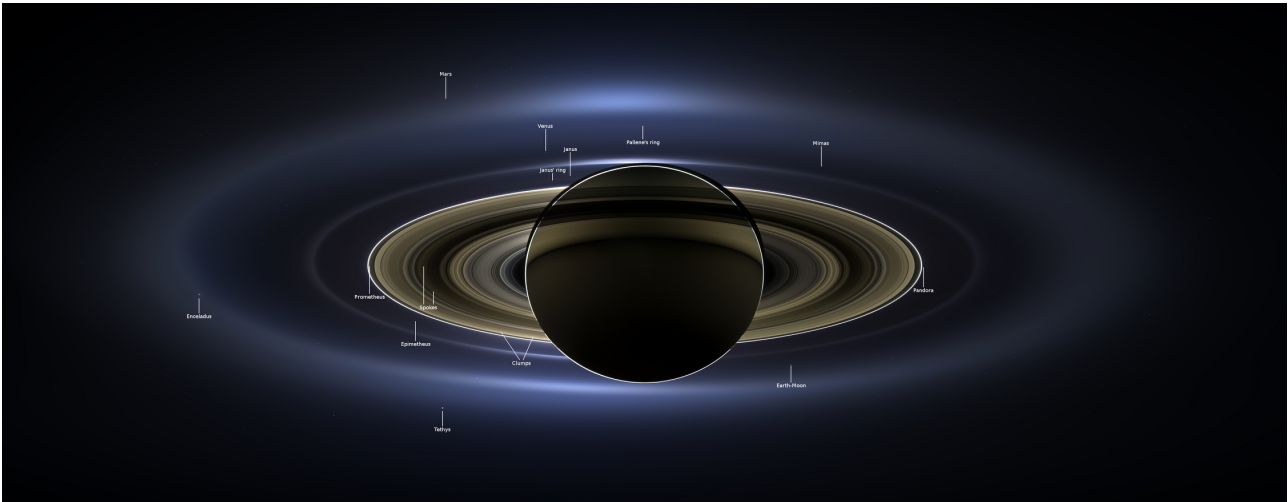

Publication Year	2017
Acceptance in OA	2020-09-03T11:39:44Z
Title	The day the Earth smiled
Authors	FILACCHIONE, GIANRICO
Publisher's version (DOI)	10.1038/s41550-017-0255-5
Handle	http://hdl.handle.net/20.500.12386/27094
Journal	NATURE ASTRONOMY
Volume	1

A mosaic of Saturn, its rings, seven moons and three planets (Earth, Mars and Venus) shot on July 19, 2013, while Cassini was flying in the shadow of Saturn's disk, with the Sun shining behind the planet. This unique view, impossible from an observer on the Earth, allows to observe the sunlight scattered by icy particles within the tenuous E ring, continuously resupplied by Enceladus plumes. Close to the rings appears a pale dot, our planet Earth, more than 1.4 billions of km far away. Looking at this remarkable image come in mind the prophetic words of Arthur C. Clarke [1] written well-before Cassini arrived at Saturn in 2004: *However long you look at Saturn, and fly in and out among its moons, you can never quite believe it. Every so often you find yourself thinking: "It's all a dream, a thing like that can't be real." And you go to the nearest view-port – and there it is, taking your breath away. You must remember that, altogether apart from our nearness, we were able to look at the rings from angles and vantage points that are quite impossible from Earth, where you always see them turned towards the Sun. We could fly into their shadow, and then they no longer gleam like silver – they would be a faint blaze, a bridge of smoke across the stars. And most of the time we could see the shadow of Saturn lying across the full width of the rings, eclipsing them so completely that seemed as if a great bite had taken out of them... This is where the angels have parked their halos.* Among the numerous images returned by Cassini, this is the one which for me better collects the richness of Saturn's system.